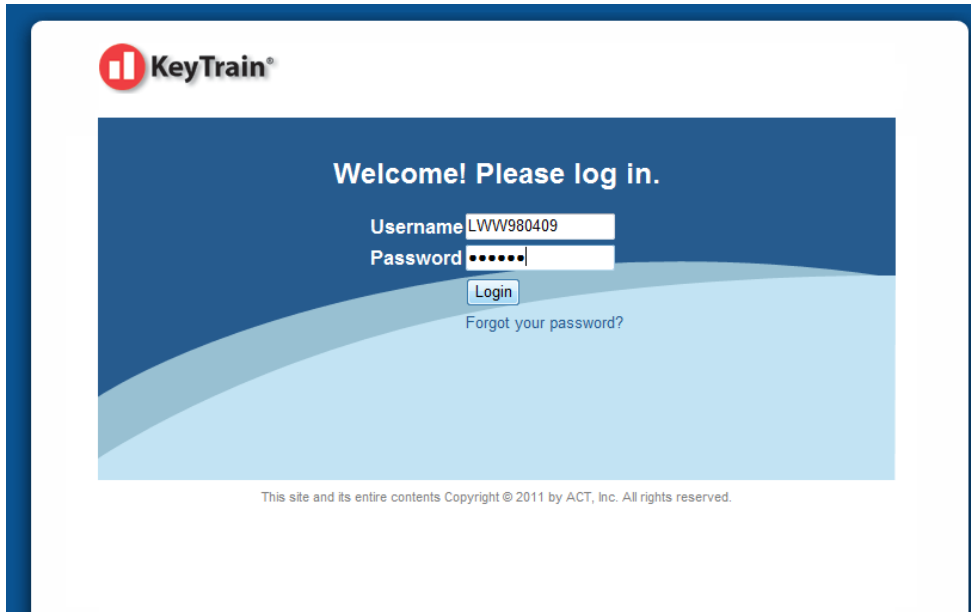

Go to <http://run4.keytrain.com/main/login.asp> and you will see:

You username is LWW followed by your ID number. Your password is your regular school password.

For example:

Username: LWW980409

Password: ABCXYZ