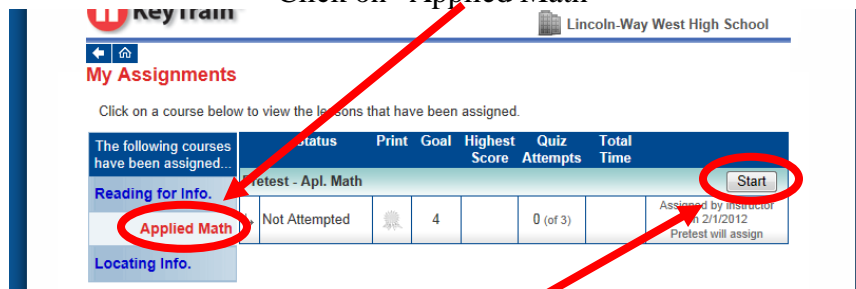

Go to <http://run4.keytrain.com/main/login.asp> and you will see:

You username is LWW followed by your ID number. Your password is your regular school password.

For example:

Username: LWW980409

Password: ABCXYZ

Click on “My Assignments”

Click on “Applied Math”

Then click the “Start” button.

If this is your first time through, you will have to take the pretest. Take this test seriously because it can exempt you from lessons/tests for certain levels. Different classes/grades will be required to complete different levels of the practice tests (Freshmen/Algebra 1 – Levels 3 and 4). If you do not pass all the levels you are assigned to complete, you will have to take tests/complete lessons for those that you are required to complete.