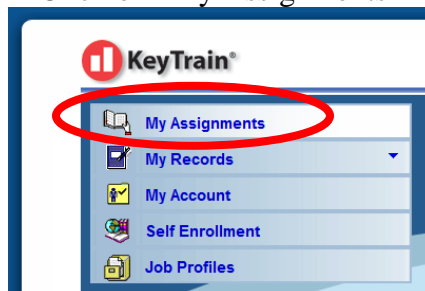

Go to <http://run4.keytrain.com/main/login.asp> and you will see:

You username is LWW followed by your ID number. Your password is your regular school password.

For example:

Username: LWW980409

Password: ABCXYZ

Click on “My Assignments”

Click on “Applied Math”

Then click the “Start” button.

If this is your first time through, you will have to take the pretest. Take this test seriously because it can exempt you from lessons/tests for certain levels. Different classes/grades will be required to complete different levels of the practice tests (Freshmen/Algebra 1 – Levels 3 and 4). If you do not pass all the levels you are assigned to complete, you will have to take tests/complete lessons for those that you are required to complete.